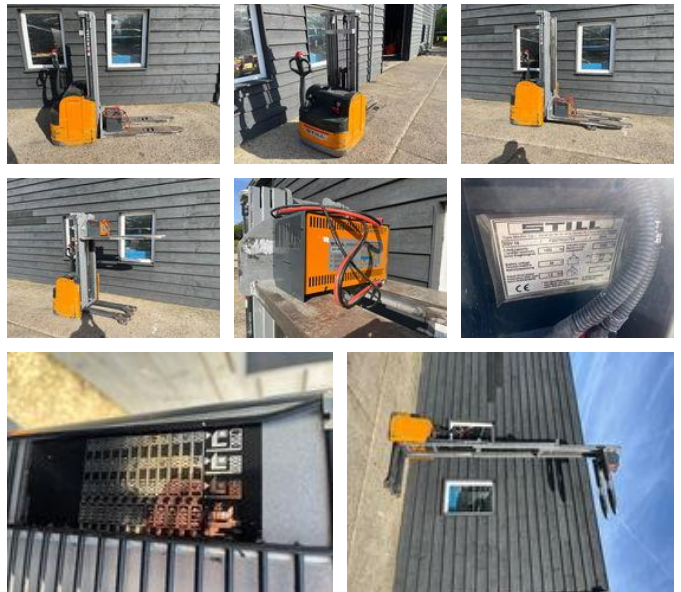

## Still EGV14 Stapelaar Triplo Initiële heffing

### General features

Brand	Still
Subcategory	Pallet stacker
Construction year	2014
Condition	Used
Fuel	Electric

### Characteristics

Load capacity	1.400kg
liftingCapacity	1.400kg
liftingHeight	4.300mm