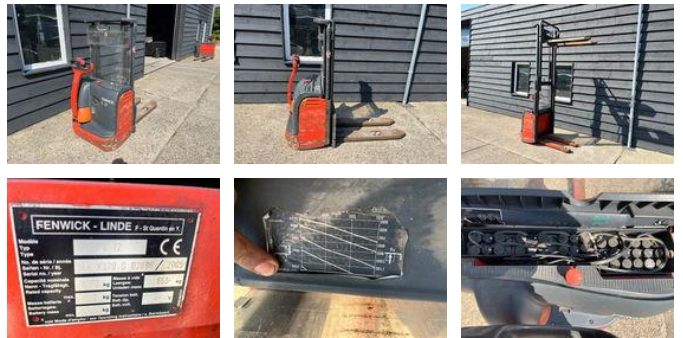

Van Maastricht TRADING

Linde L12 Stapelaar 2.5 meter

General features

Brand	Linde
Subcategory	Pallet stacker
Construction year	2005
Condition	Used

Characteristics

liftingCapacity	1.200kg
liftingHeight	2.500mm

Linde L12 Stapelaar 2.5 meter

Accessories