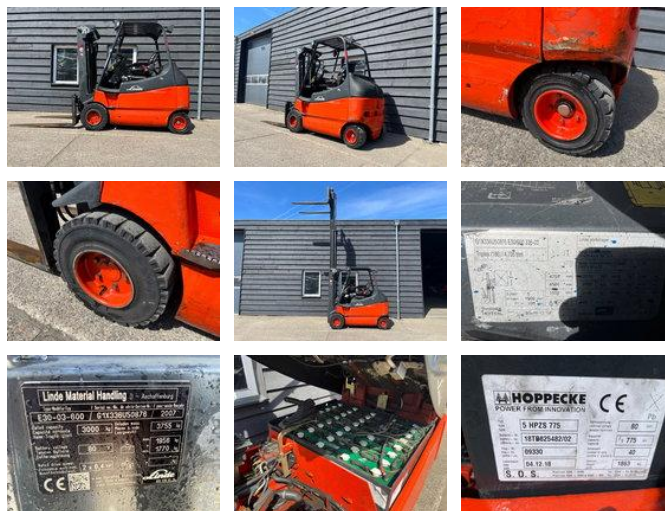

Linde E30-03-600 S Heftruck Elektrisch Triplo Freelift

General characteristics

Brand	Linde
Subcategory	Forklift
Year of construction	2007
Hours displayed	15000
Condition	Used

Properties

Max. lifting capacity	3.000kg
Lifting height	4.700mm
Mast type	Triples

Linde E30-03-600 S Heftruck Elektrisch Triplo Freelift

Accessories