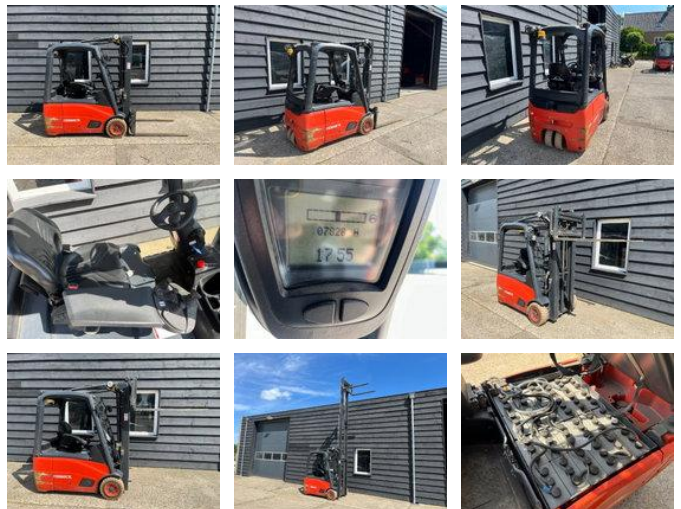

Linde E16-01 Heftruck Elektrisch TRIPLO FREELIFT Sideshift

General characteristics

Brand	Linde
Subcategory	Forklift
Year of construction	2013
Hours displayed	7800
Condition	Used

Properties

Max. lifting capacity	1.600kg
Lifting height	4.620mm
Mast type	Triplex

Linde E16-01 Heftruck Elektrisch TRIPL0 FREELIFT Sideshift

Accessories