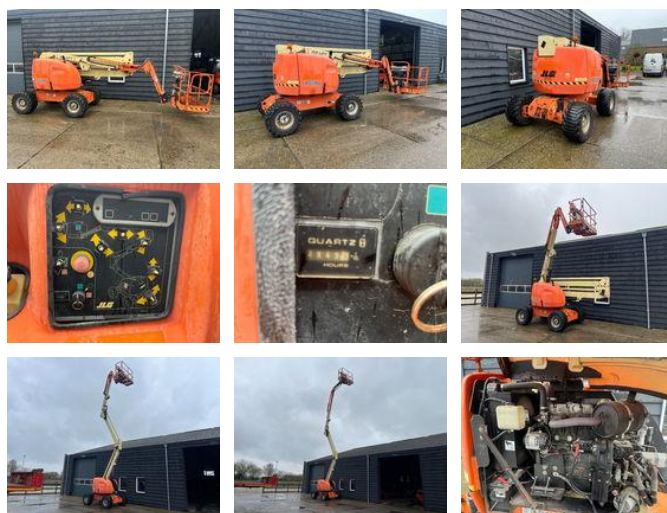

## JLG 450AJ Hoogwerker 4x4 Diesel 16 meter

### General features

Brand	JLG
Subcategory	Articulated boom lift wheeled
Construction year	2008
Hourmeter reading	3000
Condition	Used

# JLG 450AJ Hoogwerker 4x4 Diesel 16 meter